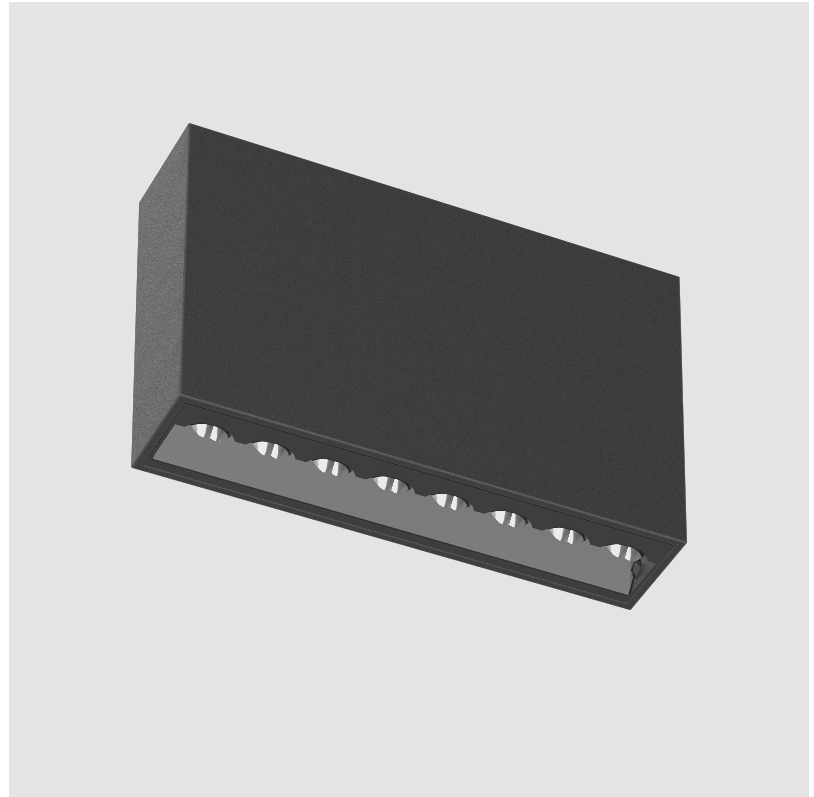

MAGIQ HOLLOW WALLWASH SURFACE

A3D187-

base number Color Finish Finishes
 Temperature Options (Diamond)

- To build a product code in our configurator select the specify button on the base model # product page
- To build a manual product code on this datasheet choose from the options listed below in blue font and add the suffix to the base model #

GENERAL

Series: Magiq Hollow Wallwash
 Subseries: Magiq Hollow Wallwash
 Brand: Prolicht
 Division: Architectural
 Mounting Type: Surface
 Mounting Location: Ceiling
 Subcategory: Wallwash

PHYSICAL

Shape: Rectangle
 Length (mm): 174
 Length (in): 6 ⁷/₈
 Width (mm): 42
 Width (in): 1 ⁵/₈
 Height (mm): 109
 Height (in): 4 ⁵/₁₆
 Light Distribution: Direct
 Fixture Finish: SSR / BKV / CWI / CRY / HAB / UFT / ITA / RUA / FTG / MYG / LOD / PUS / FRO / FUP / KIA / POP / BLS / SPG / MEY / GOH / GUM / CHC / COM / ABZ / JAG / OBR / MOS / ROR
 Holder Finish: WHI / BLK
 Fixture Material: Aluminum Die Cast

OPTICAL

Adjustability: Fixed

RATINGS AND CERTIFICATIONS

Certified By: Certified for North American Standards
 IP rating: IP20

MAGIQ HOLLOW WALLWASH SURFACE

A3D187-

PROJECT _____

TYPE _____

GENERAL

Series: Magiq Hollow Wallwash
 Subseries: Magiq Hollow Wallwash
 Brand: Prolicht
 Division: Architectural
 Mounting Type: Surface
 Mounting Location: Ceiling
 Subcategory: Wallwash

PHYSICAL

Shape: Rectangle
 Length (mm): 174
 Length (in): 6 ⁷/₈
 Width (mm): 42
 Width (in): 1 ⁵/₈
 Height (mm): 109
 Height (in): 4 ⁵/₁₆
 Light Distribution: Direct
 Fixture Finish: SSR / BKV / CWI / CRY / HAB / UFT / ITA / RUA / FTG / MYG / LOD / PUS / FRO / FUP / KIA / POP / BLS / SPG / MEY / GOH / GUM / CHC / COM / ABZ / JAG / OBR / MOS / ROR
 Holder Finish: WHI / BLK
 Accent Finish: SSR / BKV / CWI / CRY / HAB / LAG / UFT / ITA / RUA / RUR / MIC / FTG / MYG / TWT / LOD / PUS / FRO / FUP / KIA / POP / BLS / SPG / MEY / GOH / GUM / CHC / COM / ABZ / JAG
 Fixture Material: Aluminum Die Cast